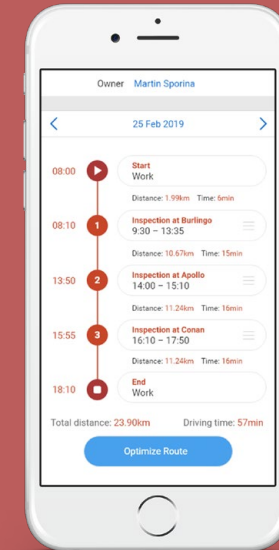

Location Monitor

visualizes the situation in the field

Schedule Board

for fast and effective planning

Mobile App

helps field reps manage their work travel

- **Keep track** of your teams' progress in real time
- Check previous locations and activities
- Look at **future predictions** and see who will be finishing sooner than expected

- Quick and easy drag-and-drop **appointment assigning**
- Supports **rules** and **auto-scheduling**
- Highly configurable: define your own scheduling inputs and outputs
- **Multi-user scheduling:** multiple managers or team leaders can schedule tasks for multiple field workers simultaneously

- Overview of daily agenda
- Personal **route planner**
- **Time tracking** and **timesheet management**
- Location data is sent in the background even when the app is not active
- Available for iOS and Android phones and tablets

Optimize your field operations

Plan routes for your team

Get valuable insight into the situation outside of the office

Keep track of your staff in real time and respond swiftly even to last-minute requests