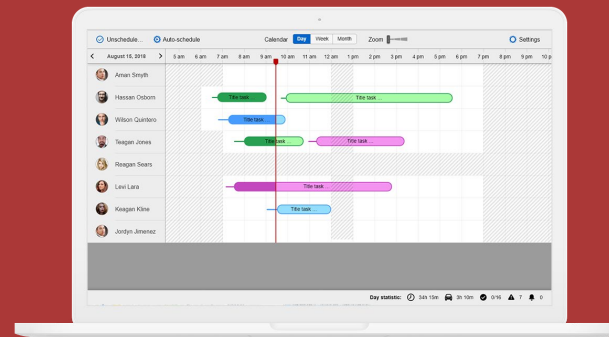

Location Monitor

visualizes the situation in the field

Schedule Board

for fast and effective planning

Mobile App

helps field reps manage their work travel

- **Keep track** of your teams' progress in real time
- Check previous locations and activities
- Look at **future predictions** and see who will be finishing sooner than expected

- Quick and easy drag-and-drop **appointment assigning**
- Supports **rules** and **auto-scheduling**
- Highly configurable: define your own scheduling inputs and outputs
- **Multi-user scheduling:** multiple managers or team leaders can schedule tasks for multiple field workers simultaneously

- Overview of daily agenda
- Personal **route planner**
- **Time tracking** and **timesheet management**
- Location data is sent in the background even when the app is not active
- Available for iOS and Android phones and tablets

Optimize your field operations

Plan routes for your team

Get valuable insight into the situation outside of the office

Keep track of your staff in real time and respond swiftly even to last-minute requests