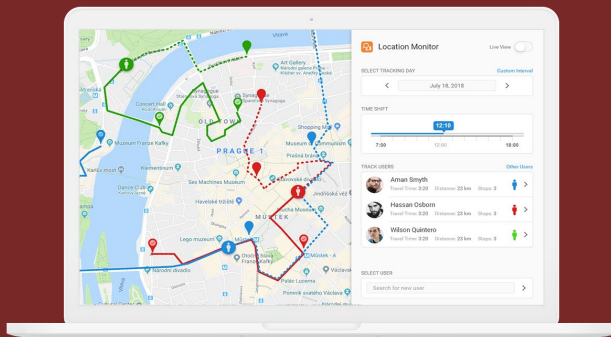

Location Monitor

visualizes the situation in the field

Schedule Board

for fast and effective planning

Mobile App

helps field reps manage their work travel

- **Keep track** of your teams' progress in real time
- Check previous locations and activities
- Look at **future predictions** and see who will be finishing sooner than expected

- Overview of daily agenda
- Personal **route planner**
- **Time tracking** and **timesheet management**
- Location data is sent in the background even when the app is not active
- Available for iOS and Android phones and tablets

Optimize your field operations

Plan routes for your team

Get valuable insight into the situation outside of the office

Keep track of your staff in real time and respond swiftly even to last-minute requests

A dedicated mobile app for field reps helps them organize work and finish the job on time

Location data is sent from mobile devices, so no additional GPS hardware is required

Connect to Microsoft Dynamics 365, Salesforce, or other systems